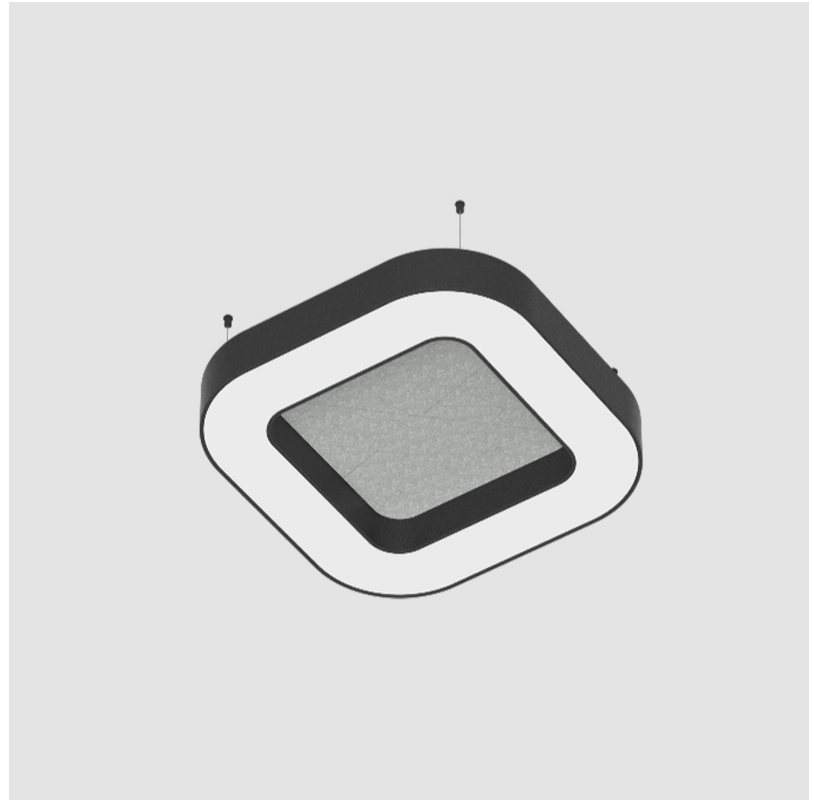

base number   LED Dimming   Color Temperature   Finishes (Diamond)   Finish Options   Diffuser Options   Cable Length

1. To build a product code in our configurator select the specify button on the base model # product page
2. To build a manual product code on this datasheet choose from the options listed below in blue font and add the suffix to the base model #

GENERAL

Series: Quantum Acoustic
Brand: Prolicht
Division: Architectural
Mounting Type: Suspension
Mounting Location: Ceiling
Subcategory: Acoustic

PHYSICAL

Shape: Round
Length (mm): 800
Length (in): 31 1/2
Width (mm): 800
Width (in): 31 1/2
Height (mm): 120
Height (in): 4 3/4
Light Distribution: Direct
Diffuser: [PMMA - Opal / Micro-Prism](#)
Fixture Finish: [SSR / BKV / CWI / CRY / HAB / UFT / ITA / RUA / FTG / MYG / LOD / PUS / FRO / FUP / KIA / POP / BLS / SPG / MEY / GOH / GUM / CHC / COM / ABZ / JAG / OBR / MOS / ROR](#)
Accent Finish: [ANC / ASH / BNA / BTC / BZE / CEL / EGG / EVG / FOG / FOS / FST / FUA / IRI / IRO / KHA / LIC / LIM / MER / MSN / MUS / ONX / PEA / PLU / POL / PPY / RAY / ROY / RST / STE / SWD / TAN / TAU](#)
Fixture Material: Aluminum
Cable Details: [2 000mm / 78 3/4" or 6 000mm / 236 1/4" Transparent Cable](#)

ELECTRICAL

Lamp Type: LED (Zhaga Standard)
Input Wattage (W): 58.7

LED

[Color Temperature (°K): 2700 / 3000 / 3500 / 4000](#)
Max. Delivered Lumen (lm): Max 6423
Nominal Lumen (lm): Max 8759
CRI: >90 CRI
Lamp Life (hrs): 50000

OPTICAL

RATINGS AND CERTIFICATIONS

Certified By: CSA Certified to UL and CSA Standards
IP rating: IP20